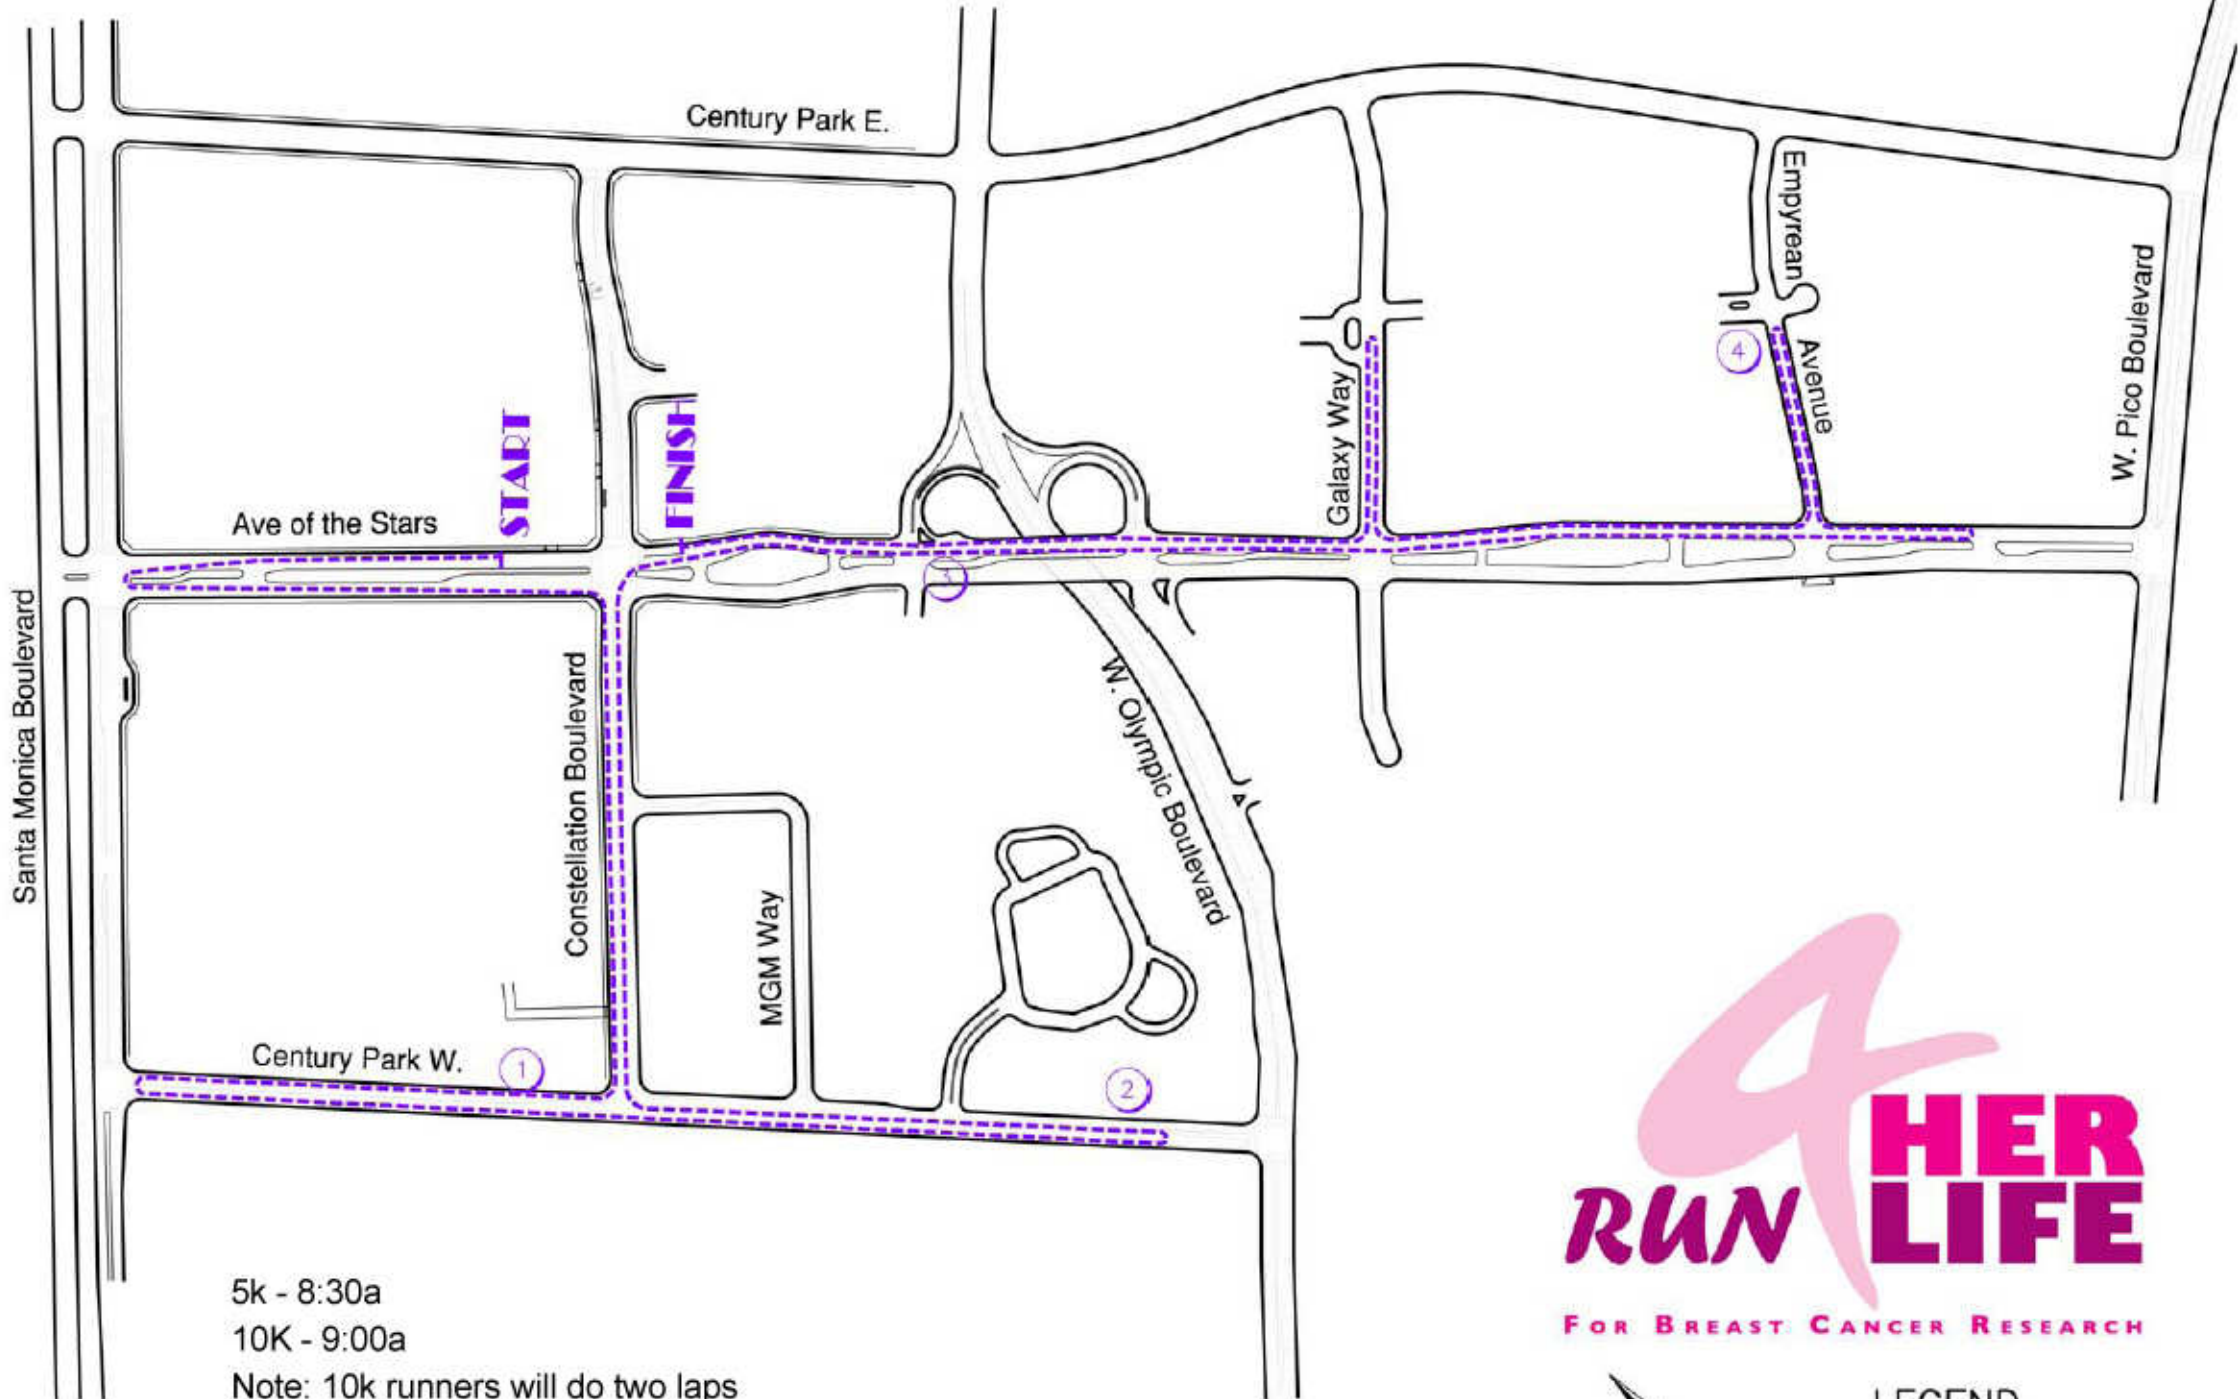

Sunday, October 24, 2010

5k - 8:30a

10K - 9:00a

Note: 10k runners will do two laps

HER LIFE
RUN
FOR BREAST CANCER RESEARCH

LEGEND

-  Kilometer Marker
-  Course Route
-  Vehicle Route